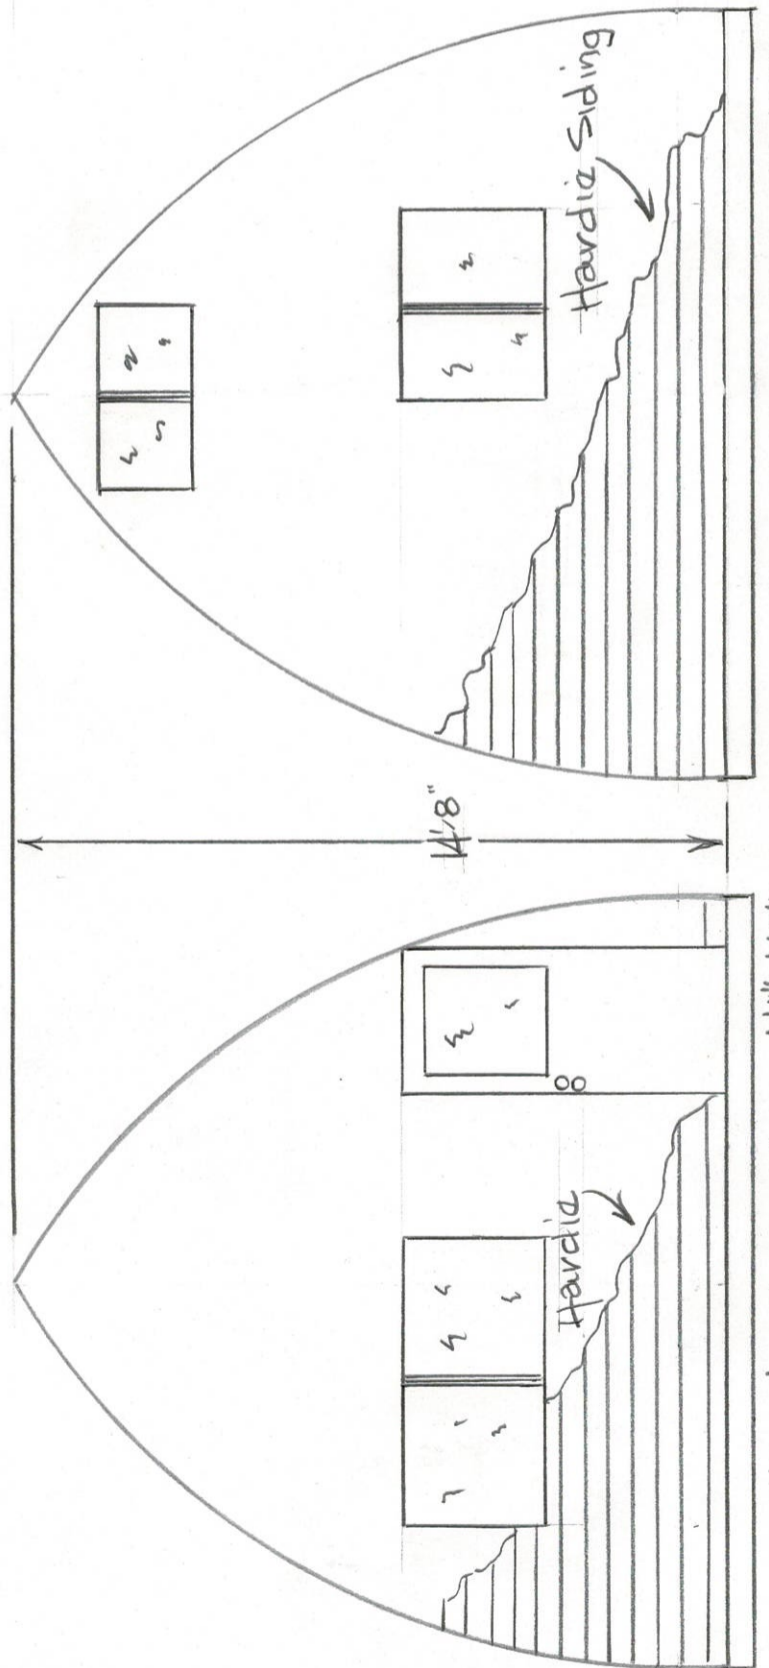

Main Floor 384 sq. ft. 1/4" = 1'-0"

Loft 1/4" = 1'-0" (storage only)

Front Elevation 1/4" = 1'-0"

Rear Elevation 1/4" = 1'-0"

THE INFORMATION CONTAINED IN THIS DRAWING IS THE SOLE PROPERTY OF ARCHED CABINS. ANY REPRODUCTION IN PART OR WHOLE WITHOUT THE WRITTEN PERMISSIONS OF ARCHED CABINS IS PROHIBITED.

ARCHED CABINS
 11834 DULA LANE
 CYPRESS, TX 77429
 TEL: (281) 627-3621

BY	DATE	TITLE	SCALE	SHEET NO.	TOTAL SHEETS
DE	6/14/22	16'x24' Custom Build	1/4" = 1'-0"	614001	1 OF 1
DRAWN					
CHECKED					
APPROVED					