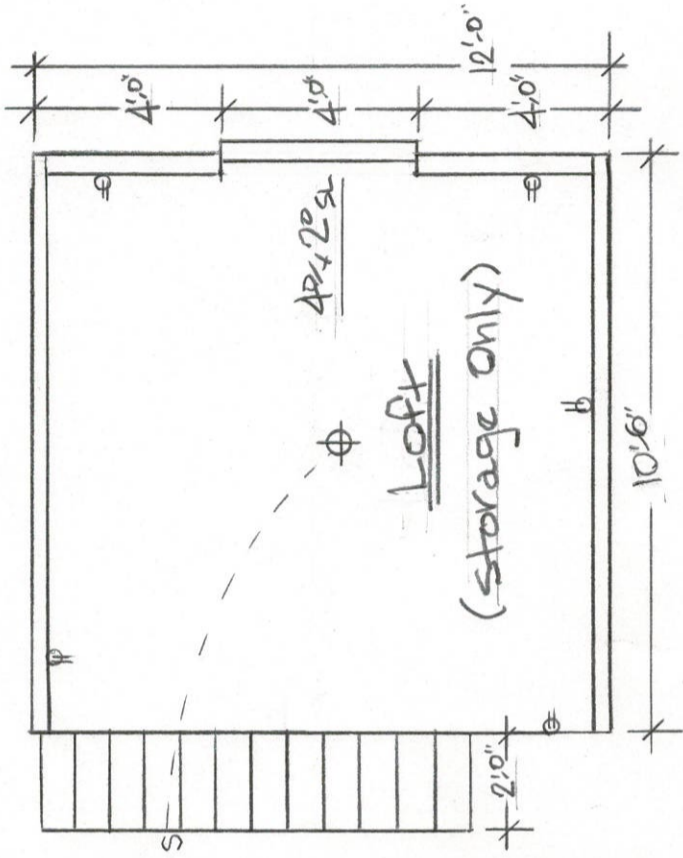

Main Floor 384 sq. ft. 1/4" = 1'-0"

Loft 1/4" = 1'-0" (storage only)

Front Elevation 1/4" = 1'-0"

Rear Elevation 1/4" = 1'-0"

THE INFORMATION CONTAINED IN THIS DRAWING IS THE SOLE PROPERTY OF ARCHED CABINS. ANY REPRODUCTION IN PART OR WHOLE WITHOUT THE WRITTEN PERMISSIONS OF ARCHED CABINS IS PROHIBITED.

ARCHED CABINS
 11834 DULA LANE
 CYPRESS, TX 77429
 TEL: (281) 627-3621

BY	DATE	TITLE	SCALE	SHEET NO.	TOTAL SHEETS
DE	6/14/22	16'x24' Custom Build	1/4" = 1'-0"	614001	1 OF 1
DRAWN					
CHECKED					
APPROVED					