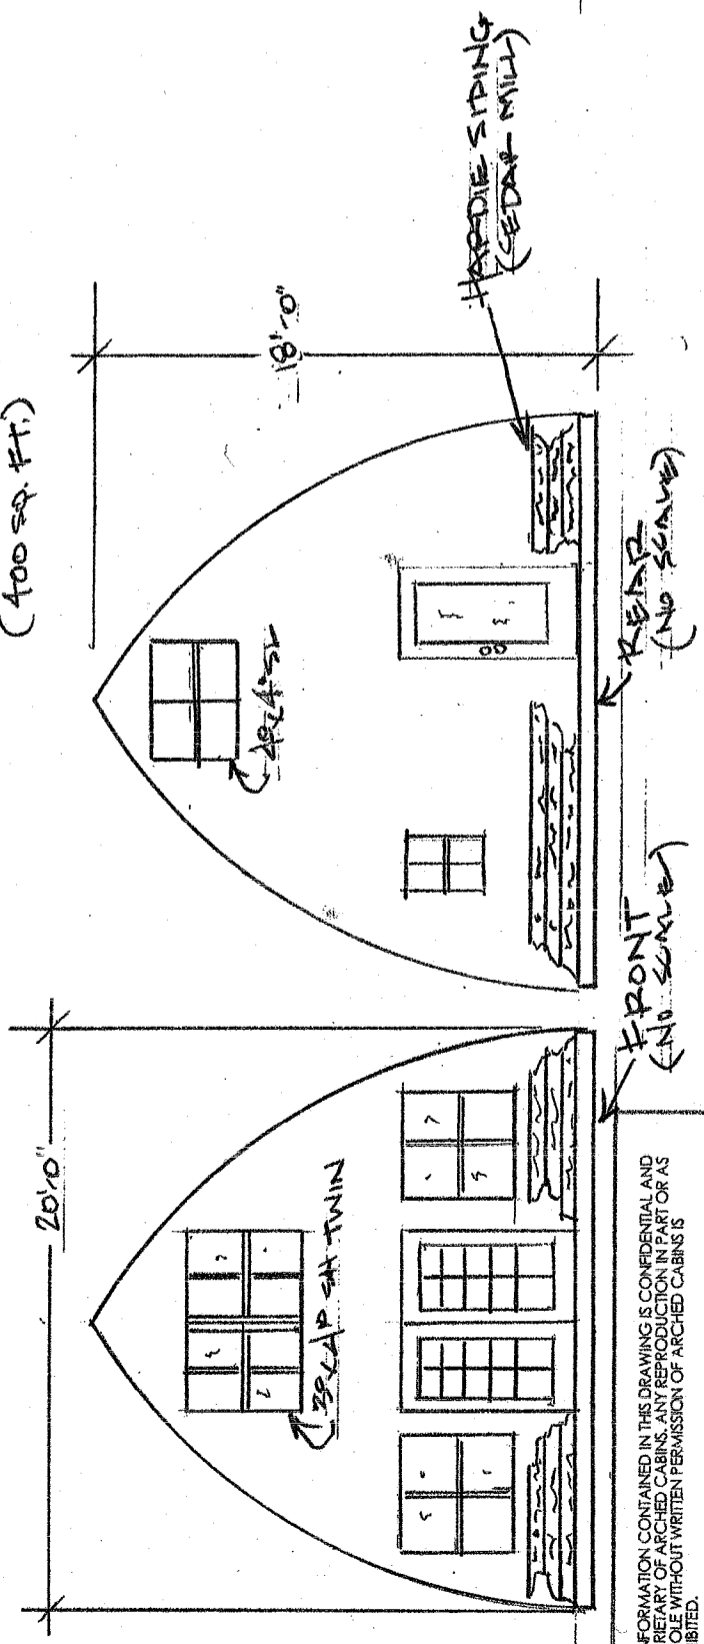

20x20
1 or 2 Bed,
1 Bath w/
Loft

2ND FLOOR 14' x 11'0"
(173 SQ. FT.)

1ST FLOOR 14' x 11'0" (PROPANE STOVE)
(400 SQ. FT.)

THE INFORMATION CONTAINED IN THIS DRAWING IS CONFIDENTIAL AND PROPERTY OF ARCHED CABINS. ANY REPRODUCTION IN PART OR AS A WHOLE WITHOUT WRITTEN PERMISSION OF ARCHED CABINS IS PROHIBITED.